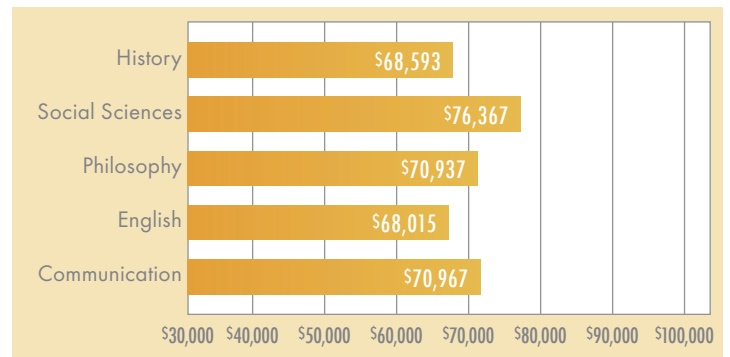

Associate Professor Average Salary