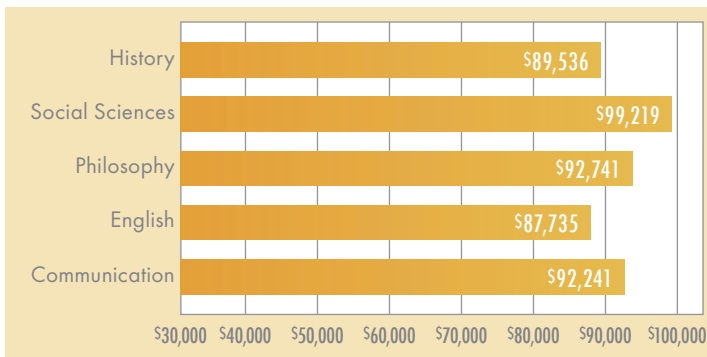

AVERAGE FACULTY SALARIES, BY DISCIPLINE, 2015–2016

The 2015-16 Faculty in Higher Education Salary Survey Report, from the College and University Professional Association for Human Resources (CUPA-HR), contains detailed aggregate salary information from 743 institutions for 241,491 full-time faculty in 32 general disciplines.

Professor Average Salary