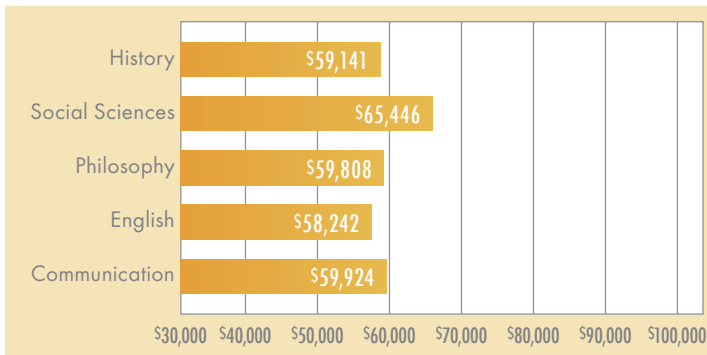

Assistant Professor Average Salary